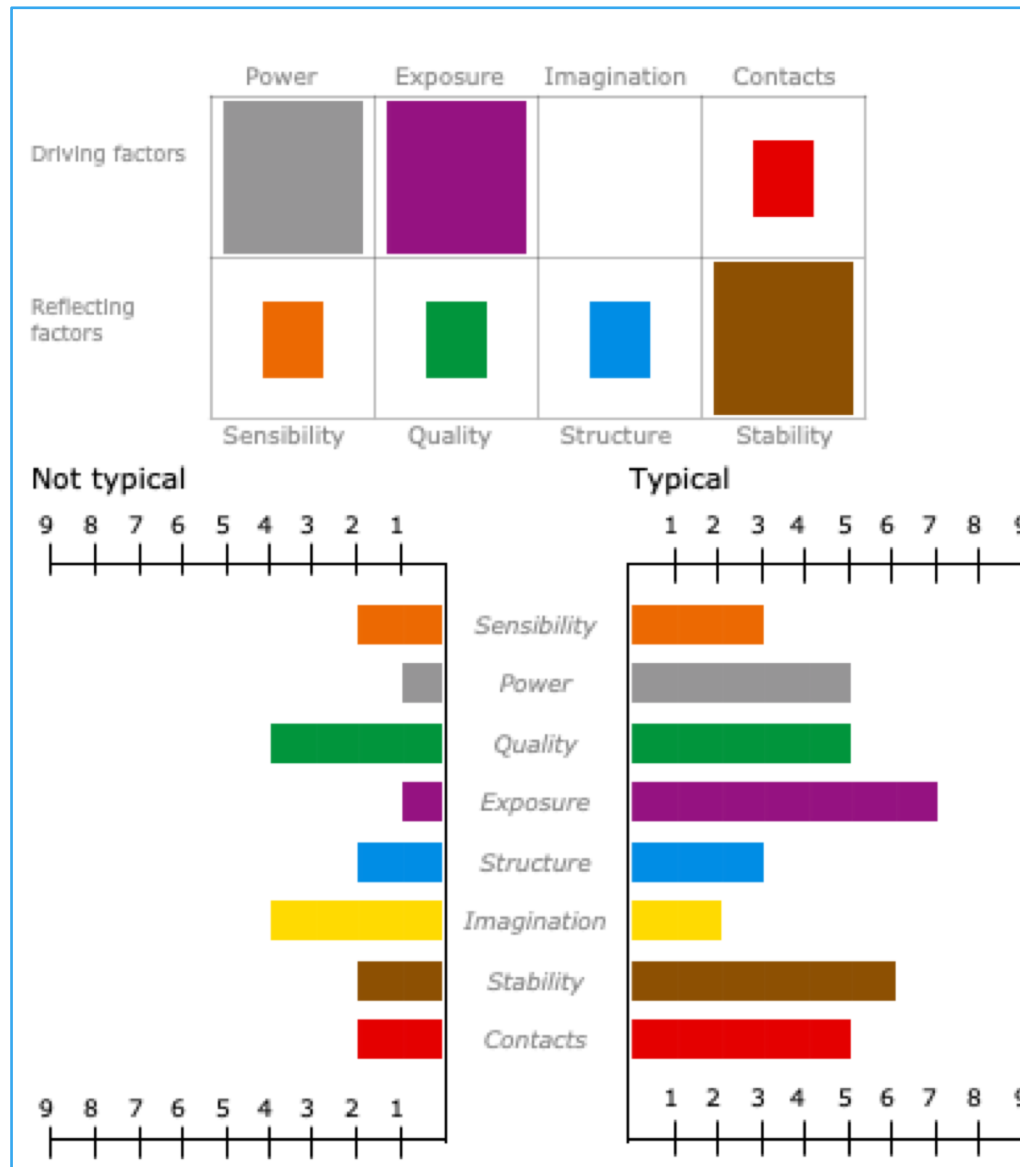

Bee Queen (16983)